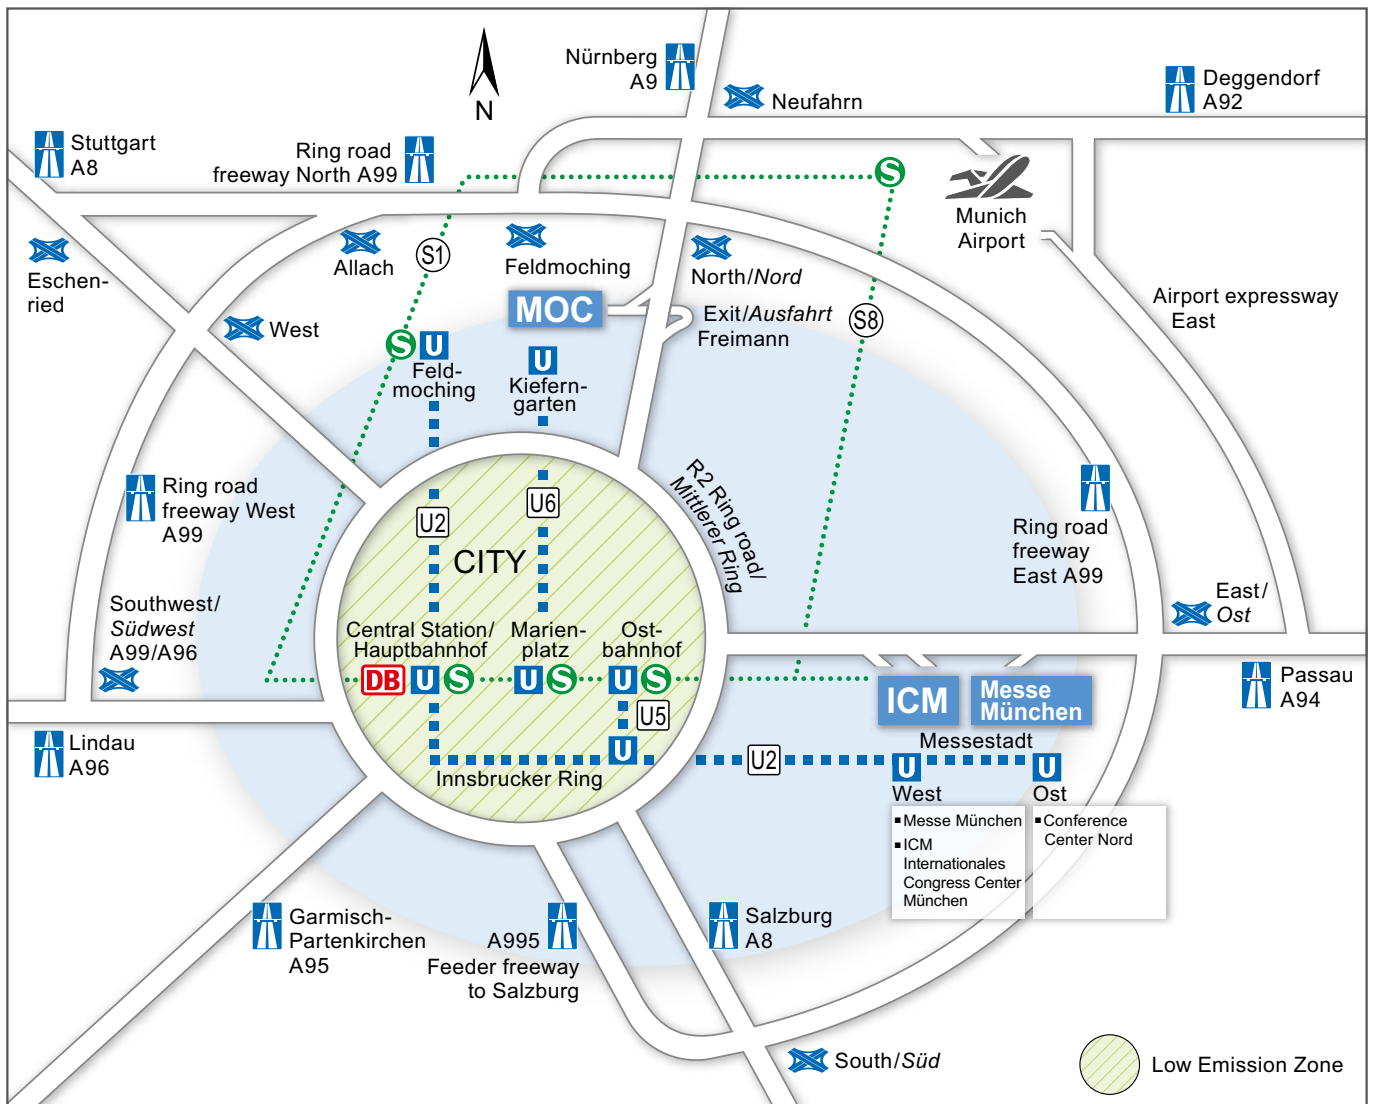

Messe München Conference Center Nord

HOW TO GET THERE

Address

Messe München GmbH
Messegelände
81823 München, Germany
Tel. +49 89 949-20720
Fax +49 89 949-20729
info@messe-muenchen.de

- Messe München is located directly on the stop Messestadt West (U2)
- 18 minutes from downtown by subway
- Messe München is located directly on the A94—reach it by taking freeway exit München-Riem (Exit Nr. 5)
- 45-minute drive by car from Munich Airport
- Enough parking spaces available

A dynamic traffic control system regulates the flow of vehicles around the exhibition grounds. It directs logistics traffic and guides you to the nearest vacant parking space.