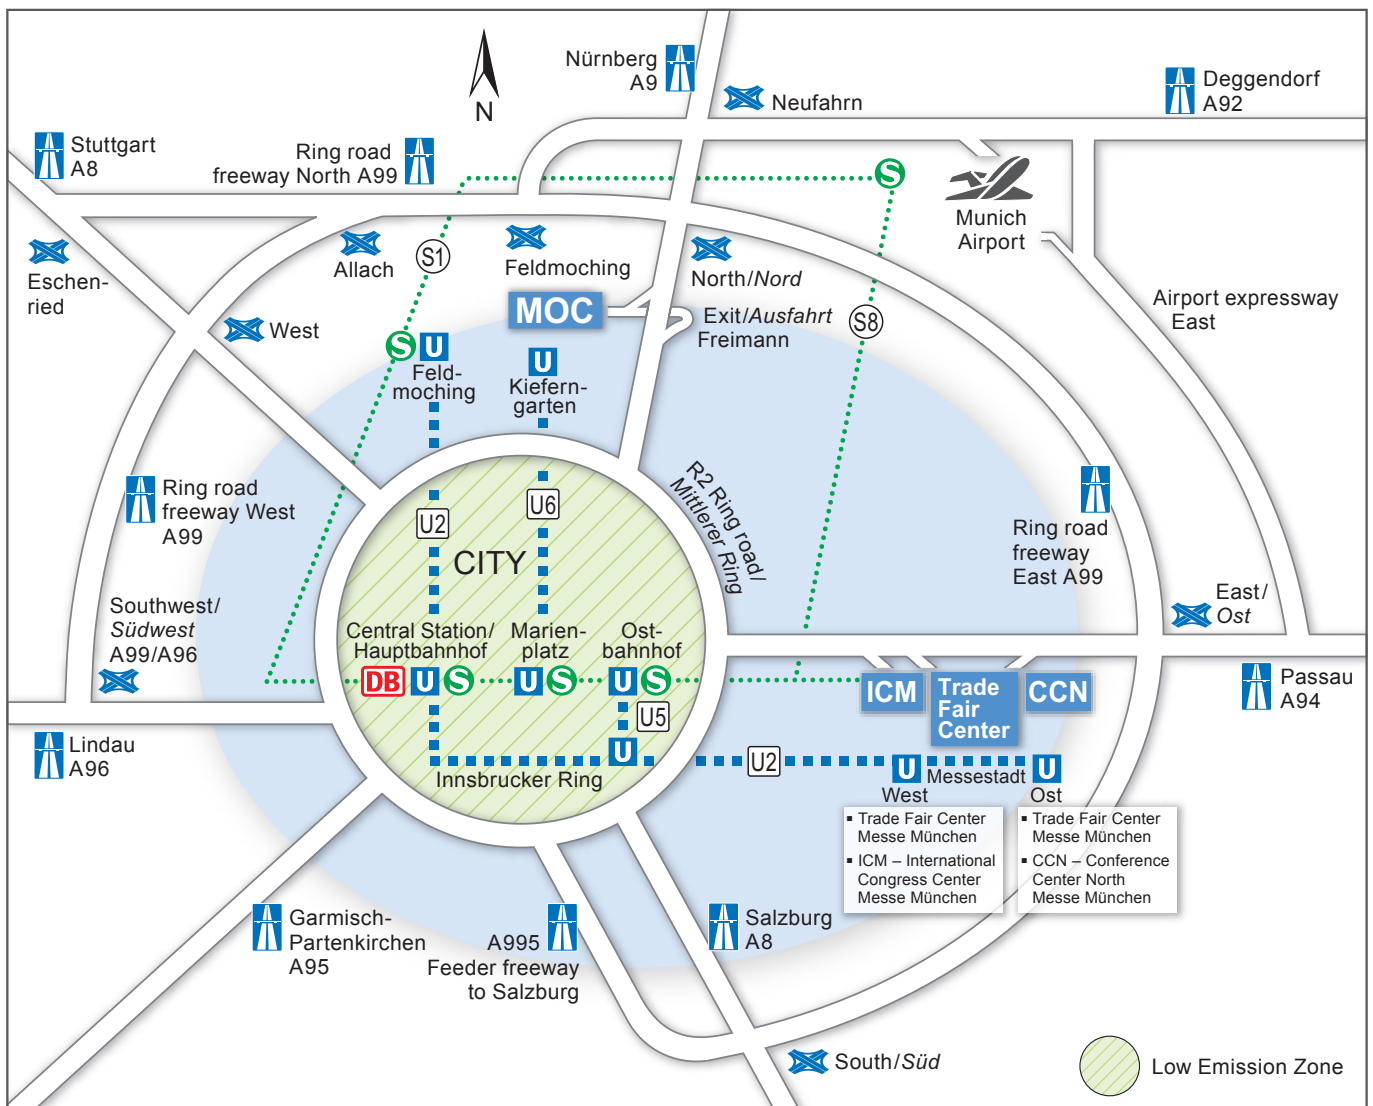

## HOW TO GET THERE

### Address

Messe München GmbH  
 Am Messesee 2  
 81829 München, Germany  
 Tel. +49 89 949-20720  
 Fax +49 89 949-20729  
[newsline@messe-muenchen.de](mailto:newsline@messe-muenchen.de)

- Trade Fair Center Messe München is located directly on the stop Messestadt West (U2)
- 18 minutes from downtown by subway
- Trade Fair Center is located directly on the A94— reach it by taking freeway exit München-Riem (Exit Nr. 5)
- 45-minute drive by car from Munich Airport
- Enough parking spaces available

### With navigation system

**Exhibition grounds/ICM**  
 Am Messesee  
 81829 München

**Parking Garage West**  
 Paul-Henri-Spaak-Str. 6  
 81829 München

**Management office  
 (Entrance above Gate 1)**  
 Willy-Brandt-Allee, 81829 München

**West Entrance**  
 Am Messesee  
 81829 München

**North Entrance**  
 Paul-Henri-Spaak-Str. 12  
 81829 München

**East Entrance**  
 Am Messeturm 4  
 81829 München

A dynamic traffic control system regulates the flow of vehicles around the exhibition grounds. It directs incoming traffic and guides you to the nearest vacant parking space.