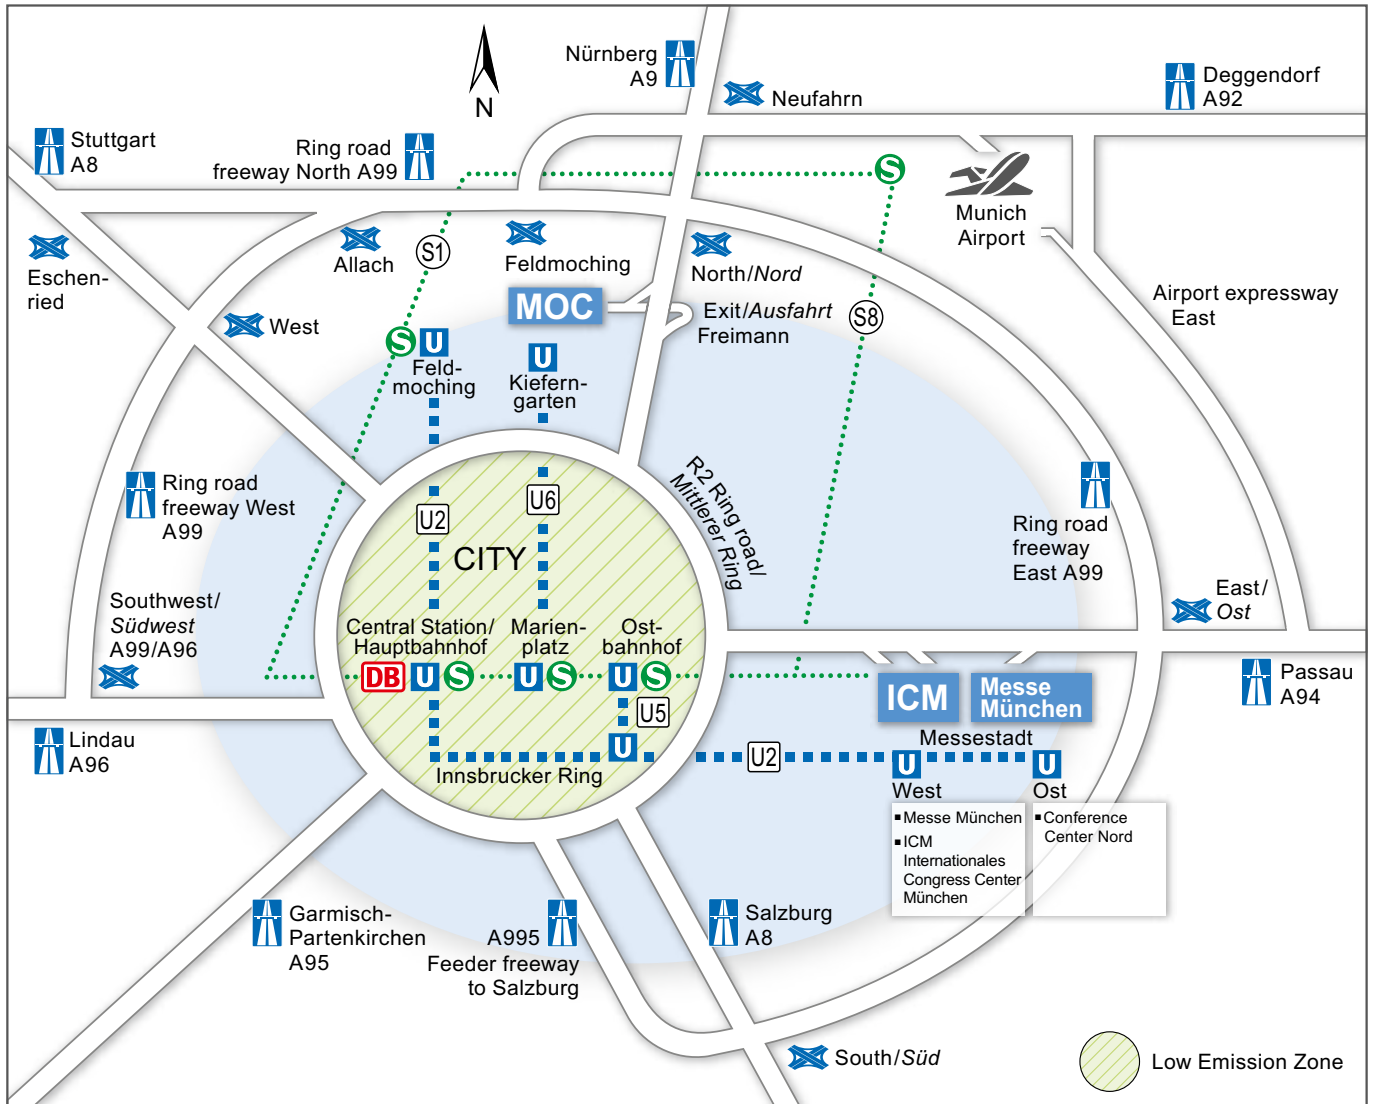

# MOC Veranstaltungszentrum München

## HOW TO GET THERE

### Address

MOC Veranstaltungszentrum München  
Lilienthalallee 40  
80939 München, Germany  
Tel. +49 89 949-11578  
Fax +49 89 949-11579  
info@moc-muenchen.de

- 5-minute walk from the subway station Kieferngarten (U6)
- 12 minutes from downtown by subway
- Direct access to the A9 (Nürnberg/Salzburg) and A99 (Stuttgart) motorways
- 20-minute drive by car from the Munich Airport
- Underground parking for 1,500 vehicles on the premises

### With navigation system

**MOC Veranstaltungszentrum München**  
Lilienthalallee 40  
80939 München

**GPS coordinates MOC**  
Longitude: 11.610602  
Latitude: 48.198273