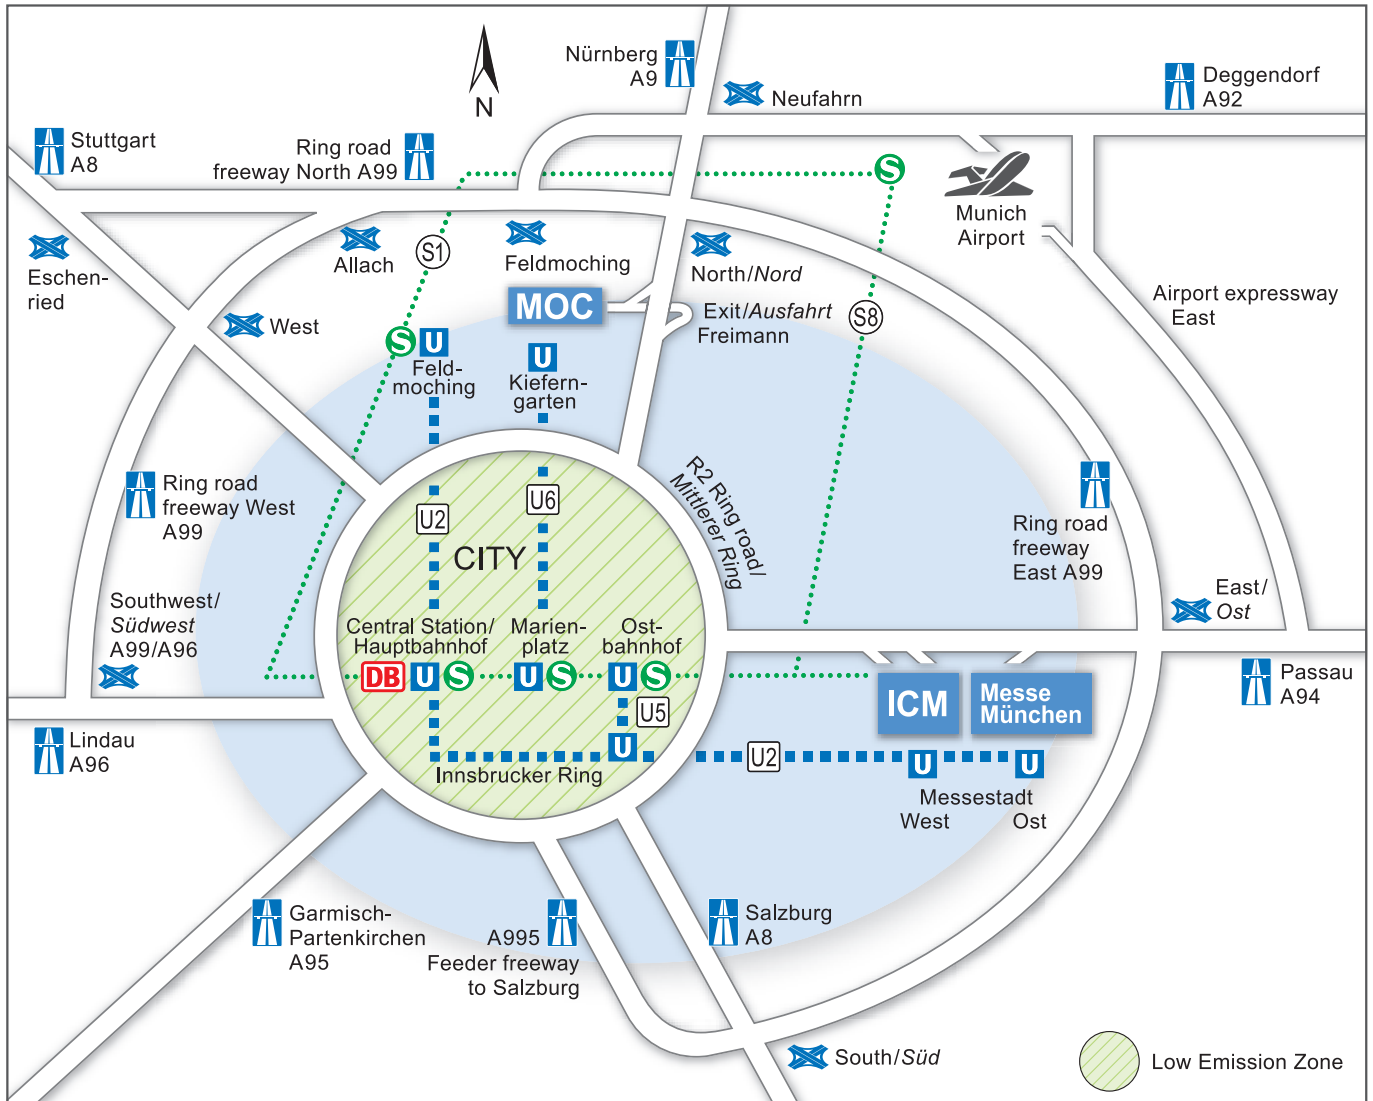

MOC Veranstaltungscenter München

HOW TO GET THERE

Address

MOC Veranstaltungscenter München
Lilienthalallee 40
80939 München, Germany
Tel. +49 89 949-11578
Fax +49 89 949-11579
info@moc-muenchen.de

- 5-minute walk from the subway station Kieferngarten (U6)
- 12 minutes from downtown by subway
- Direct access to the A9 (Nürnberg/Salzburg) and A99 (Stuttgart) motorways
- 20-minute drive by car from the Munich Airport
- Underground parking for 1,500 vehicles on the premises

With navigation system

MOC Veranstaltungscenter München
Lilienthalallee 40
80939 München

GPS coordinates MOC
Longitude: 11.610602
Latitude: 48.198273