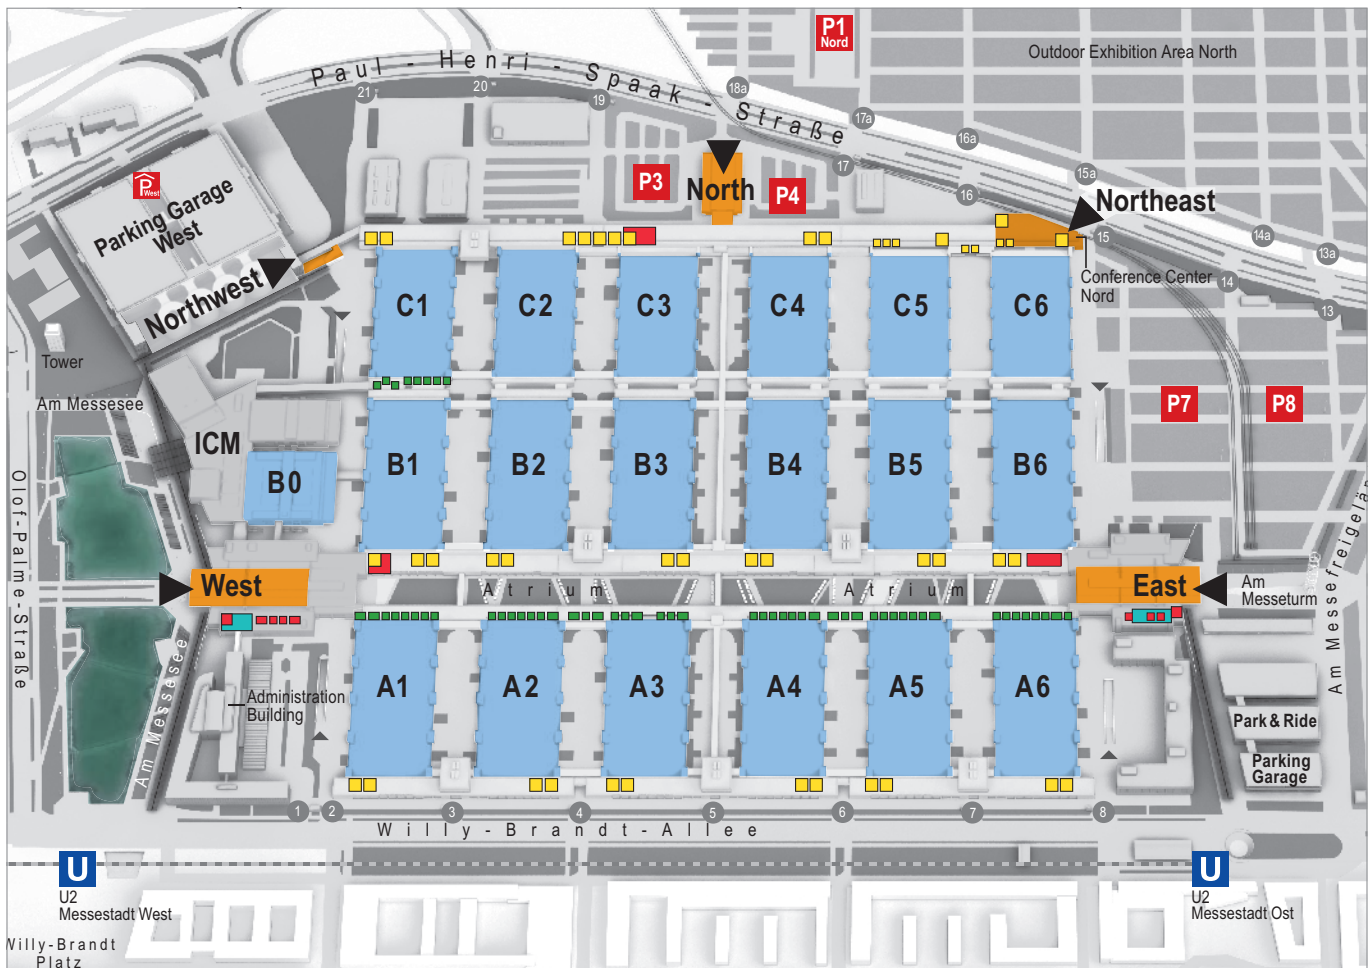

Messe München

OVERVIEW EXHIBITION GROUNDS

Messe München

Spaces/Rooms	Number	Floor Space in m ²	Clear height in m	Capacity in people
Halls	18	180,000	11 to 16	
Outdoor Exhibition Area		414,000		
Entrances	5	500 to 5,000		
Press Centers	2			
Conference Rooms	37	60 to 180		24 to 190
Meeting/Briefing Rooms	57	10 to 60		4 to 24
Function Rooms	12	53 to 213		12 to 104

Halls	Conference Rooms	Parking Garage	Gates
Entrances	Meeting/Briefing Rooms	P1-12 Outdoor Exhibition Area or Car Park	Underground
Press Centers	Function Rooms		