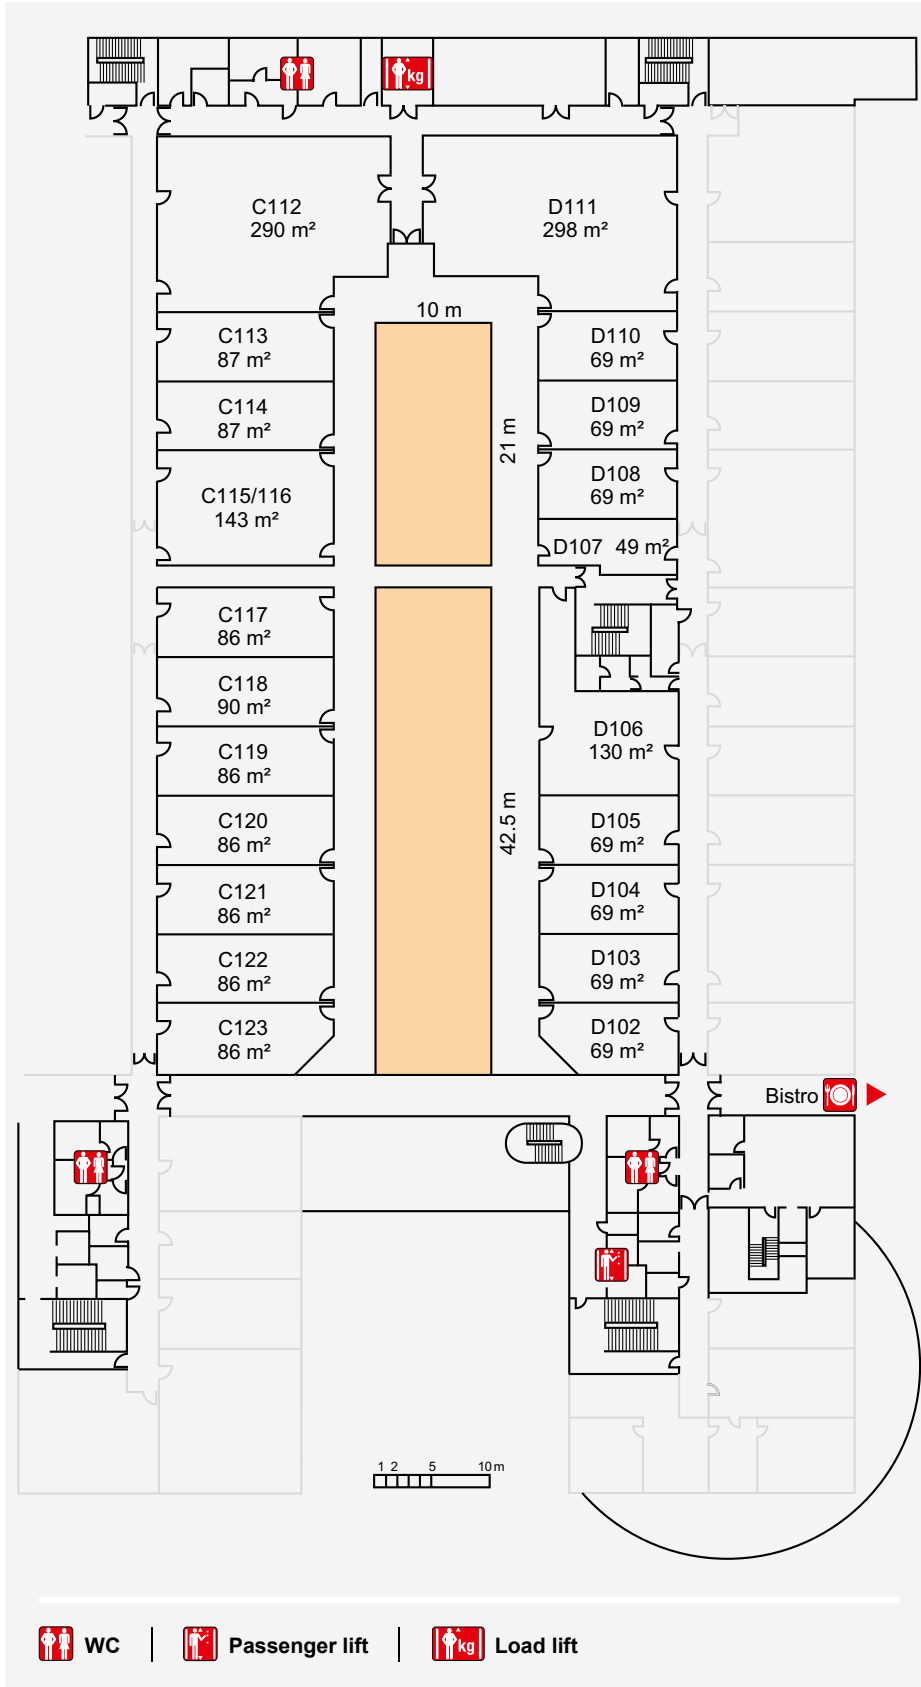

MOC Veranstaltungszentrum München

OVERVIEW SHOW/BREAKOUT ROOMS ATRIUM 3, 1st FLOOR

Room		
C112	200	160
C113 – 114	50	40
C115/116	80	60
C117 – 123	50	40
D102 – 105	40	34
D106	70	54
D107	30	10
D108 – 110	40	34
D111	200	174
Total: 21	Area: 2,173 m²	

Theater | Classroom