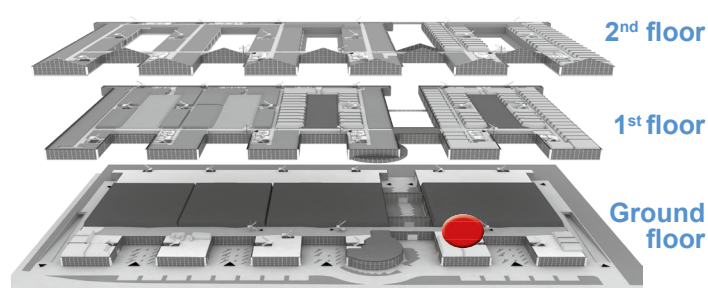

## DETAILS ON CONFERENCE ROOM K3/4

Spaces/rooms	Floor space in m <sup>2</sup>	 Theater	 Classroom	 Banquet
<b>K3</b>	243	238	154	78
<b>K4</b>	134	113	66	40
<b>K3 / K4*</b>	377	389	232	200

\*Rooms can be combined

The MOC Veranstaltungszentrum München offers you six conference rooms ranging in size from 73 to 377 m<sup>2</sup> for 50 to 380 people. Our room offerings flexibly match your needs.

Technical data	
Size	■ 377 m <sup>2</sup>
Floors	■ Carpeting
Room height	■ 3,85 m
Communication	<ul style="list-style-type: none"> <li>■ Connections for:</li> <li>■ Telephone</li> <li>■ Fax</li> <li>■ IP connections</li> <li>■ W-LAN for organizers</li> </ul>
Conference equipment	■ high-quality speakers for good speech intelligibility provided as standard at each seat (does not include playback devices and microphones), beamer ceiling-mount bracket (internal dimensions W x H x D: 50 x 30 x 50 cm, max. load 30 kg)
Indoor climate	■ Ventilation system for heating and cooling
Lighting	■ dimmable lighting in the auditorium, lighting of stage area individually dimmable
Screen	■ Dimensions 5.0 m x 3.0 m
Blackout	<ul style="list-style-type: none"> <li>■ Complete blackout possible</li> <li>■ Electronically controlled curtain</li> </ul>
Sanitary Facilities	■ WC area in foyer, with separate facilities for handicapped