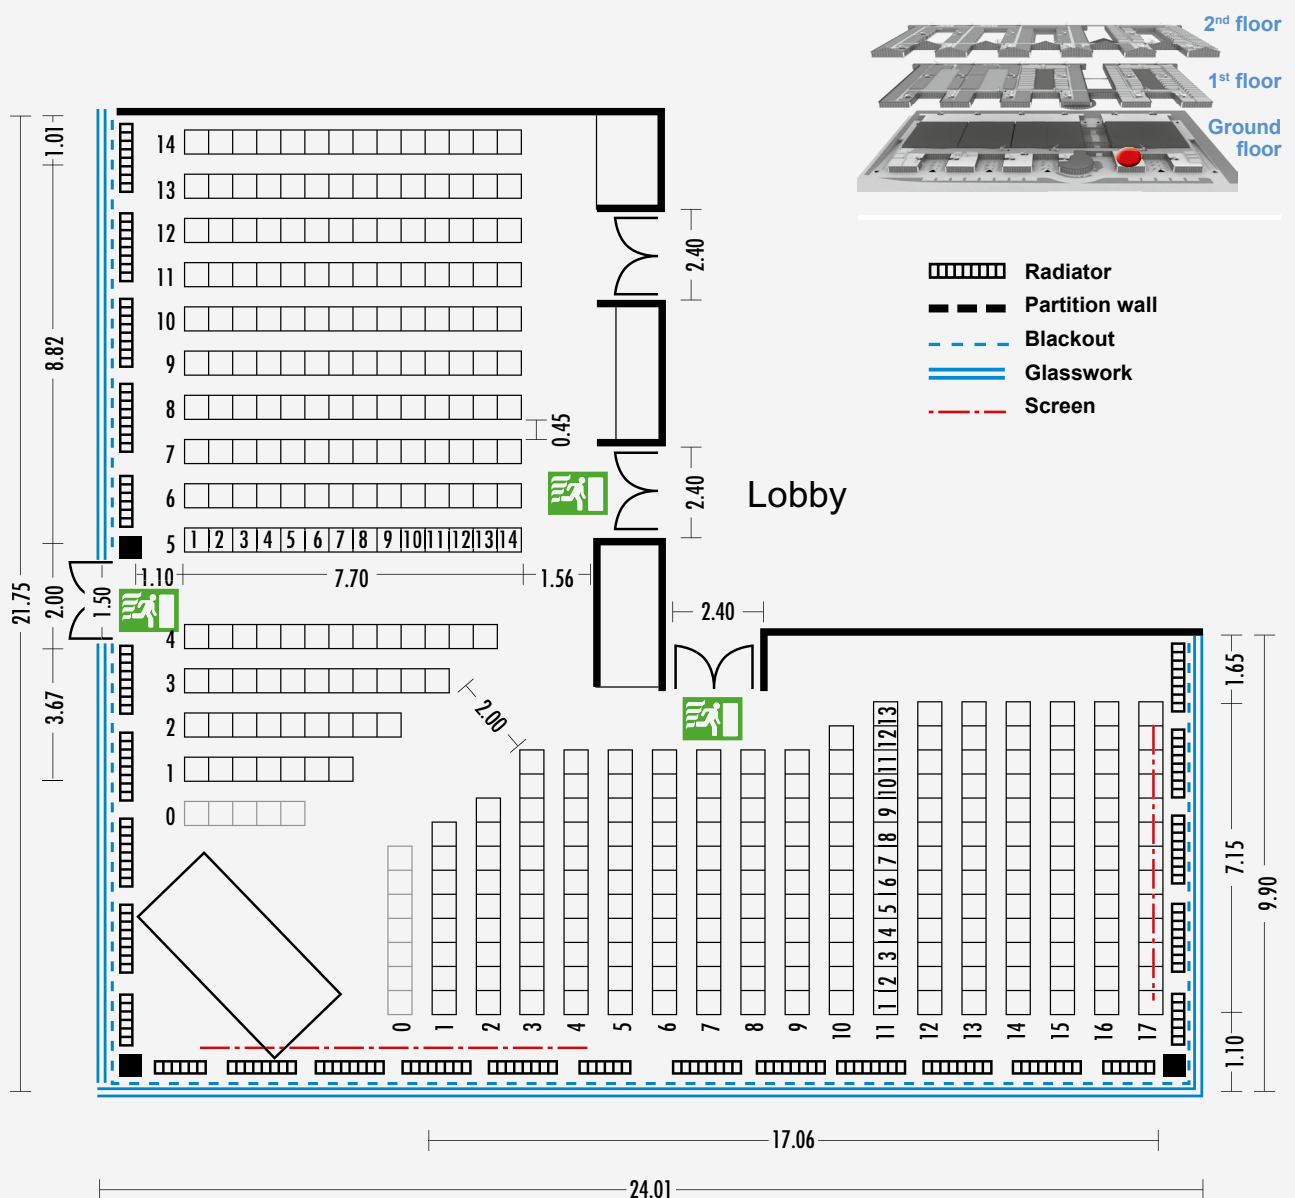

The MOC Veranstaltungszentrum München offers you six conference rooms ranging in size from 73 to 377 m<sup>2</sup> for 50 to 380 people. Our room offerings flexibly match your needs.

Technical data	
Size	■ 377 m <sup>2</sup>
Floors	■ Carpeting
Room height	■ 3,85 m
Communication	<ul style="list-style-type: none"> <li>■ Connections for:</li> <li>■ Telephone</li> <li>■ Fax</li> <li>■ IP connections</li> <li>■ W-LAN for organizers</li> </ul>
Conference equipment	■ high-quality speakers for good speech intelligibility provided as standard at each seat (does not include playback devices and microphones), beamer ceiling-mount bracket (internal dimensions W x H x D: 50 x 30 x 50 cm, max. load 30 kg)
Indoor climate	■ Ventilation system for heating and cooling
Lighting	■ dimmable lighting in the auditorium, lighting of stage area individually dimmable
Screen	■ Dimensions 5.0 m x 3.0 m
Blackout	<ul style="list-style-type: none"> <li>■ Complete blackout possible</li> <li>■ Electronically controlled curtain</li> </ul>
Sanitary Facilities	■ WC area in foyer, with separate facilities for handicapped

## CONFERENCE ROOMS K3/4

## CONFERENCE ROOMS K3/4: THEATER SEATING

Spaces/rooms	Floor space in m <sup>2</sup>	 Theater	 Classroom	 Banquet
<b>K3</b>	243	238	154	78
<b>K4</b>	134	113	66	40
<b>K3/K4* gesamt</b>	377	389	232	200

\*dividable room