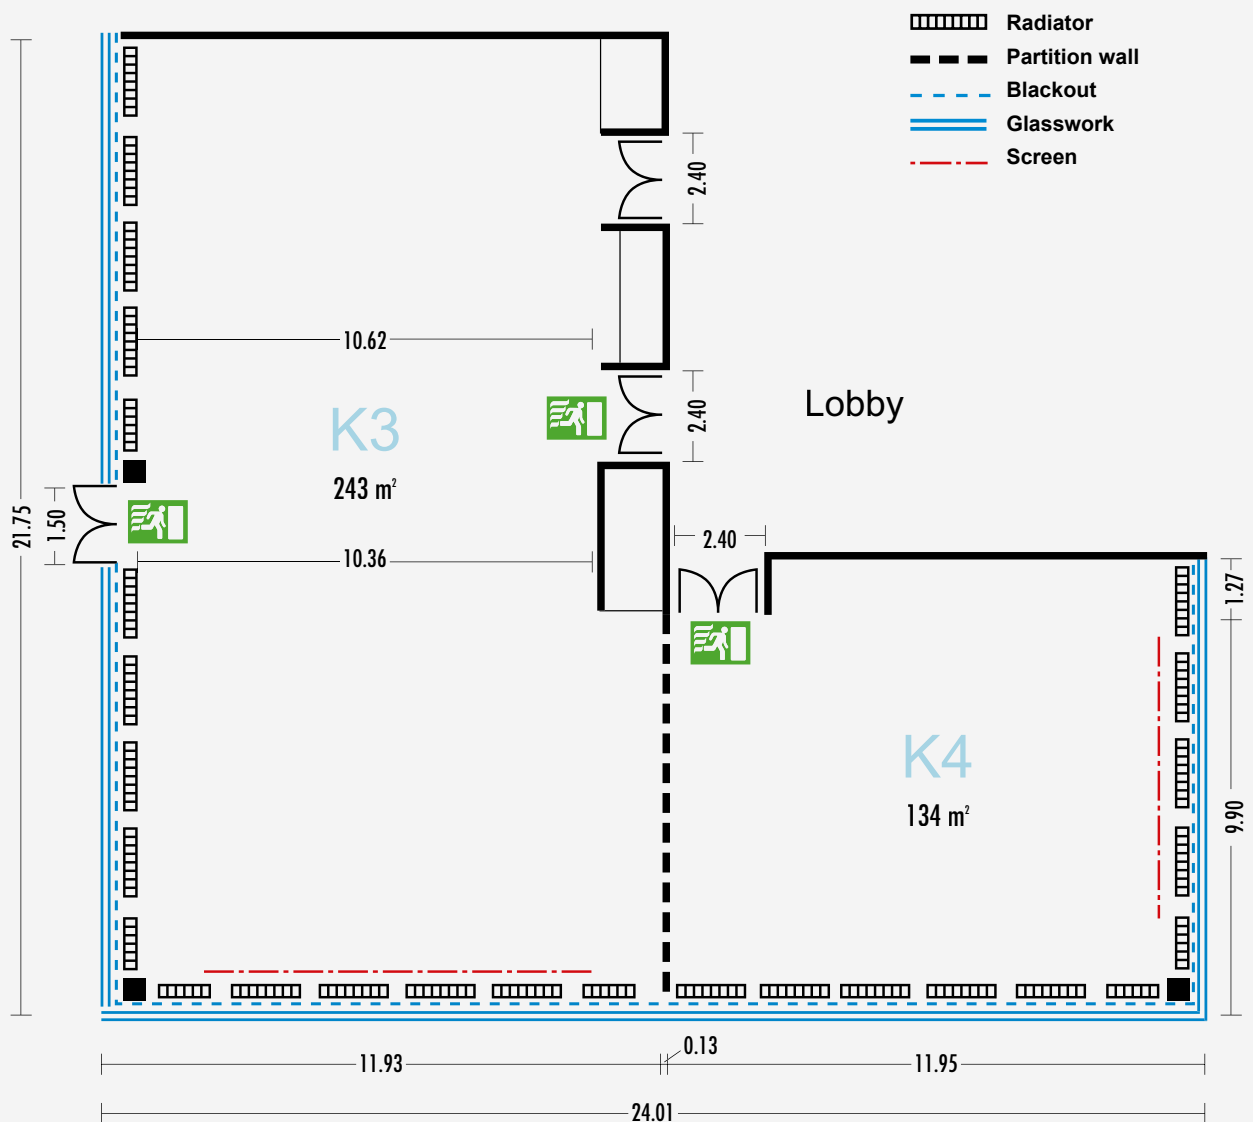

## DETAILS ON CONFERENCE ROOM K3/4

Spaces/rooms	Floor space in m <sup>2</sup>	 Theater	 Classroom	 Banquet
<b>K3</b>	243	238	154	78
<b>K4</b>	134	113	66	40
<b>K3 / K4*</b>	377	389	232	200

\*Rooms can be combined

The MOC Veranstaltungszentrum München offers you six conference rooms ranging in size from 73 to 377 m<sup>2</sup> for 50 to 380 people. Our room offerings flexibly match your needs.

Technical data	
Size	■ 377 m <sup>2</sup>
Floors	■ Carpeting
Room height	■ 3,85 m
Communication	<ul style="list-style-type: none"> <li>■ Connections for:</li> <li>■ Telephone</li> <li>■ Fax</li> <li>■ IP connections</li> <li>■ W-LAN for organizers</li> </ul>
Conference equipment	■ high-quality speakers for good speech intelligibility provided as standard at each seat (does not include playback devices and microphones), beamer ceiling-mount bracket (internal dimensions W x H x D: 50 x 30 x 50 cm, max. load 30 kg)
Indoor climate	■ Ventilation system for heating and cooling
Lighting	■ dimmable lighting in the auditorium, lighting of stage area individually dimmable
Screen	■ Dimensions 5.0 m x 3.0 m
Blackout	<ul style="list-style-type: none"> <li>■ Complete blackout possible</li> <li>■ Electronically controlled curtain</li> </ul>
Sanitary Facilities	■ WC area in foyer, with separate facilities for handicapped

## CONFERENCE ROOMS K3/4

## CONFERENCE ROOMS K3/4: THEATER SEATING

Spaces/rooms	Floor space in m <sup>2</sup>	 Theater	 Classroom	 Banquet
<b>K3</b>	243	238	154	78
<b>K4</b>	134	113	66	40
<b>K3/K4* gesamt</b>	377	389	232	200

\*dividable room