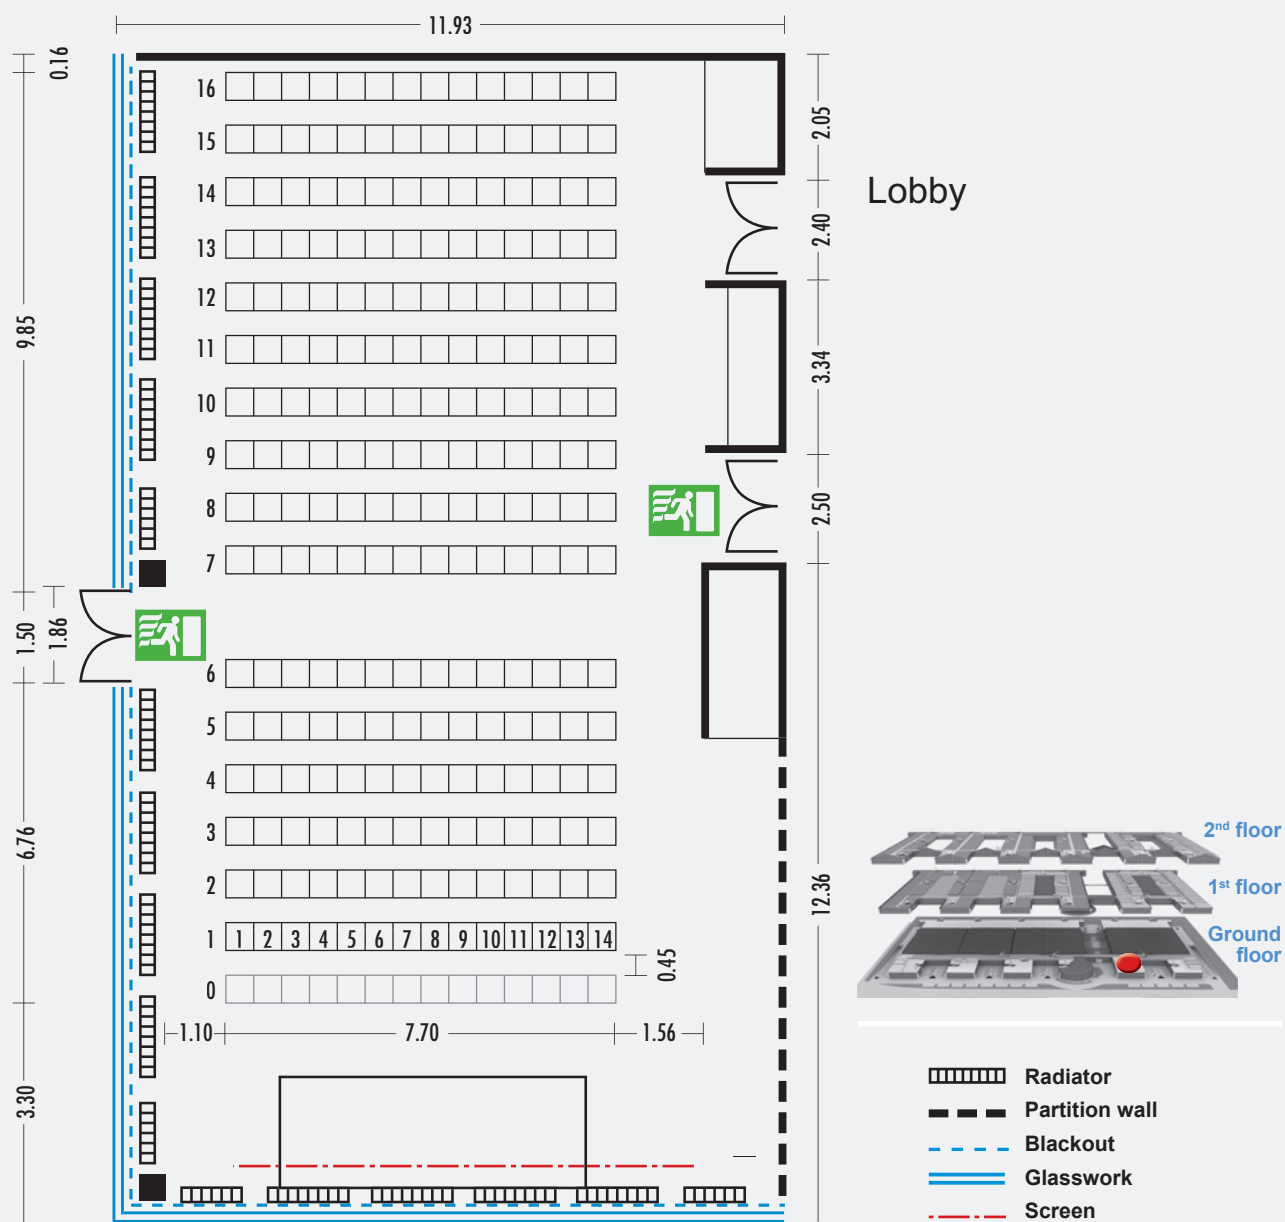

MOC Event Center Messe München

DETAILS ON CONFERENCE ROOM K3

Spaces/rooms	Floor space in m ²	 Theater	 Classroom	 Banquet
K3	243	238	154	78
K3 / K4*	377	389	232	200

*Rooms can be combined

The MOC Event Center Messe München offers you six conference rooms ranging in size from 73 to 377 m² for 50 to 380 people. Our room offerings flexibly match your needs.

Technical data	
Size	<ul style="list-style-type: none"> ■ 243 m² ■ can be combined with K4 (134 m²)
Floors	<ul style="list-style-type: none"> ■ Carpeting
Room height	<ul style="list-style-type: none"> ■ The maximum construction height depends on the ceiling height of 3.85 m. The minimum clearance required to the ceiling is 60 cm.
Communication	<ul style="list-style-type: none"> ■ Connections for: ■ Telephone ■ Fax ■ IP connections ■ W-LAN for organizers
Conference equipment	<ul style="list-style-type: none"> ■ high-quality speakers for good speech intelligibility provided as standard at each seat (does not include playback devices and microphones), beamer ceiling-mount bracket (internal dimensions W x H x D: 50 x 30 x 50 cm, max. load 30 kg)
Indoor climate	<ul style="list-style-type: none"> ■ Ventilation system for heating and cooling
Lighting	<ul style="list-style-type: none"> ■ dimmable lighting in the auditorium, lighting of stage area individually dimmable
Screen	<ul style="list-style-type: none"> ■ Dimensions 5.0 m x 3.0 m
Blackout	<ul style="list-style-type: none"> ■ Complete blackout possible ■ Electronically controlled curtain
Sanitary Facilities	<ul style="list-style-type: none"> ■ WC area in foyer, with separate facilities for handicapped

MOC Event Center Messe München

CONFERENCE ROOM K3: THEATER SEATING

Spaces/rooms	Floor space in m ²	 Theater	 Classroom	 Banquet
K3	243	238	154	78

MOC Event Center Messe München

CONFERENCE ROOM K3: CLASSROOM SEATING

Spaces/rooms	Floor space in m ²	 Theater	 Classroom	 Banquet
K3	243	238	154	78