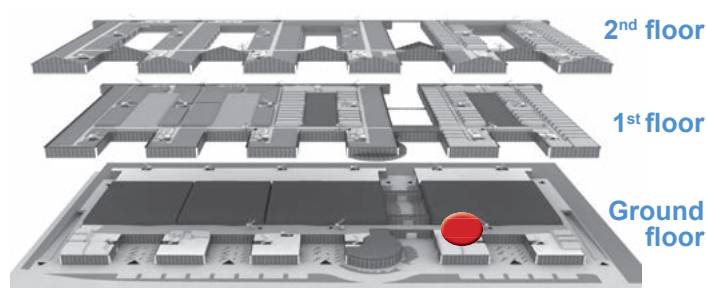

MOC Event Center Messe München

DETAILS ON CONFERENCE ROOM K3

Spaces/rooms	Floor space in m ²	 Theater	 Classroom	 Banquet
K3	243	238	154	78
K3 / K4*	377	389	232	200

*Rooms can be combined

The MOC Event Center Messe München offers you six conference rooms ranging in size from 73 to 377 m² for 50 to 380 people. Our room offerings flexibly match your needs.

Technical data	
Size	<ul style="list-style-type: none"> ■ 243 m² ■ can be combined with K4 (134 m²)
Floors	<ul style="list-style-type: none"> ■ Carpeting
Room height	<ul style="list-style-type: none"> ■ The maximum construction height depends on the ceiling height of 3.85 m. The minimum clearance required to the ceiling is 60 cm.
Communication	<ul style="list-style-type: none"> ■ Connections for: ■ Telephone ■ Fax ■ IP connections ■ W-LAN for organizers
Conference equipment	<ul style="list-style-type: none"> ■ high-quality speakers for good speech intelligibility provided as standard at each seat (does not include playback devices and microphones), beamer ceiling-mount bracket (internal dimensions W x H x D: 50 x 30 x 50 cm, max. load 30 kg)
Indoor climate	<ul style="list-style-type: none"> ■ Ventilation system for heating and cooling
Lighting	<ul style="list-style-type: none"> ■ dimmable lighting in the auditorium, lighting of stage area individually dimmable
Screen	<ul style="list-style-type: none"> ■ Dimensions 5.0 m x 3.0 m
Blackout	<ul style="list-style-type: none"> ■ Complete blackout possible ■ Electronically controlled curtain
Sanitary Facilities	<ul style="list-style-type: none"> ■ WC area in foyer, with separate facilities for handicapped

MOC Event Center Messe München

CONFERENCE ROOM K3: THEATER SEATING

Spaces/rooms	Floor space in m ²	 Theater	 Classroom	 Banquet
K3	243	238	154	78

MOC Event Center Messe München

CONFERENCE ROOM K3: CLASSROOM SEATING