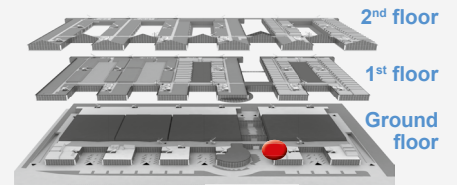

MOC Veranstaltungszentrum München

CONFERENCE ROOMS K3/4

MOC Veranstaltungszentrum München

CONFERENCE ROOMS K3/4: THEATER SEATING

Spaces/rooms	Floor space in m²	Theater	Classroom	Banquet
K3	243	238	154	78
K4	134	113	66	40
K3/K4* gesamt	377	389	232	200

*dividable room