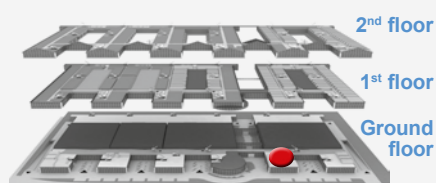

MOC Veranstaltungszentrum München

DETAILS ON CONFERENCE ROOM K4

Spaces/rooms	Floor space in m ²	 Theater	 Classroom	 Banquet
K4	134	113	66	40
K3 / K4*	377	389	232	200

*Rooms can be combined

The MOC Veranstaltungszentrum München offers you six conference rooms ranging in size from 73 to 377 m² for 50 to 380 people. Our room offerings flexibly match your needs.

Technical data	
Size	<ul style="list-style-type: none"> 134 m² can be combined with K3 (243 m²)
Floors	<ul style="list-style-type: none"> Carpeting
Room height	<ul style="list-style-type: none"> 3,85 m
Communication	<ul style="list-style-type: none"> Connections for: Telephone Fax IP connections W-LAN for organizers
Conference equipment	<ul style="list-style-type: none"> high-quality speakers for good speech intelligibility provided as standard at each seat (does not include playback devices and microphones), use of projector ceiling-mount bracket and signal connection incl. electrical connection possible
Indoor climate	<ul style="list-style-type: none"> Ventilation system for heating and cooling
Lighting	<ul style="list-style-type: none"> dimnable lighting in the auditorium, lighting of stage area individually dimmable
Screen	<ul style="list-style-type: none"> Dimensions 3.0 m x 3.0 m
Blackout	<ul style="list-style-type: none"> Complete blackout possible Electronically controlled curtain
Sanitary Facilities	<ul style="list-style-type: none"> WC area in foyer, with separate facilities for handicapped

MOC Veranstaltungszentrum München

CONFERENCE ROOM K4: THEATER SEATING

Spaces/rooms	Floor space in m ²	 Theater	 Classroom	 Banquet
K4	134	113	66	40

-  Radiator
-  Partition wall
-  Blackout
-  Glasswork
-  Screen

MOC Veranstaltungszentrum München

CONFERENCE ROOM K4: CLASSROOM SEATING

Spaces/rooms	Floor space in m ²	 Theater	 Classroom	 Banquet
K4	134	113	66	40

-  Radiator
-  Partition wall
-  Blackout
-  Glasswork
-  Screen