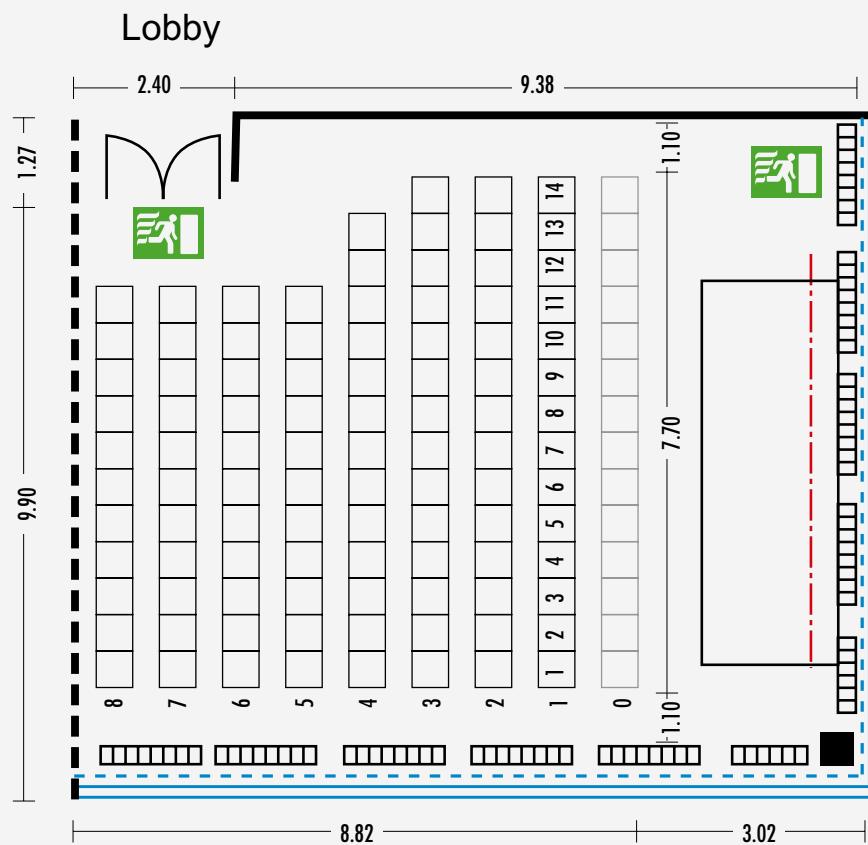

MOC Veranstaltungszentrum München

DETAILS ON CONFERENCE ROOM K4

Spaces/rooms	Floor space in m ²	 Theater	 Classroom	 Banquet
K4	134	113	66	40
K3 / K4*	377	389	232	200

*Rooms can be combined

The MOC Veranstaltungszentrum München offers you six conference rooms ranging in size from 73 to 377 m² for 50 to 380 people. Our room offerings flexibly match your needs.

Technical data	
Size	<ul style="list-style-type: none"> 134 m² can be combined with K3 (243 m²)
Floors	<ul style="list-style-type: none"> Carpeting
Room height	<ul style="list-style-type: none"> 3,85 m
Communication	<ul style="list-style-type: none"> Connections for: Telephone Fax IP connections W-LAN for organizers
Conference equipment	<ul style="list-style-type: none"> high-quality speakers for good speech intelligibility provided as standard at each seat (does not include playback devices and microphones), use of projector ceiling-mount bracket and signal connection incl. electrical connection possible
Indoor climate	<ul style="list-style-type: none"> Ventilation system for heating and cooling
Lighting	<ul style="list-style-type: none"> dimnable lighting in the auditorium, lighting of stage area individually dimmable
Screen	<ul style="list-style-type: none"> Dimensions 3.0 m x 3.0 m
Blackout	<ul style="list-style-type: none"> Complete blackout possible Electronically controlled curtain
Sanitary Facilities	<ul style="list-style-type: none"> WC area in foyer, with separate facilities for handicapped

MOC Veranstaltungszentrum München

CONFERENCE ROOM K4: THEATER SEATING

Spaces/rooms	Floor space in m ²	 Theater	 Classroom	 Banquet
K4	134	113	66	40

-  Radiator
-  Partition wall
-  Blackout
-  Glasswork
-  Screen

MOC Veranstaltungszentrum München

CONFERENCE ROOM K4: CLASSROOM SEATING

Spaces/rooms	Floor space in m ²	 Theater	 Classroom	 Banquet
K4	134	113	66	40

-  Radiator
-  Partition wall
-  Blackout
-  Glasswork
-  Screen