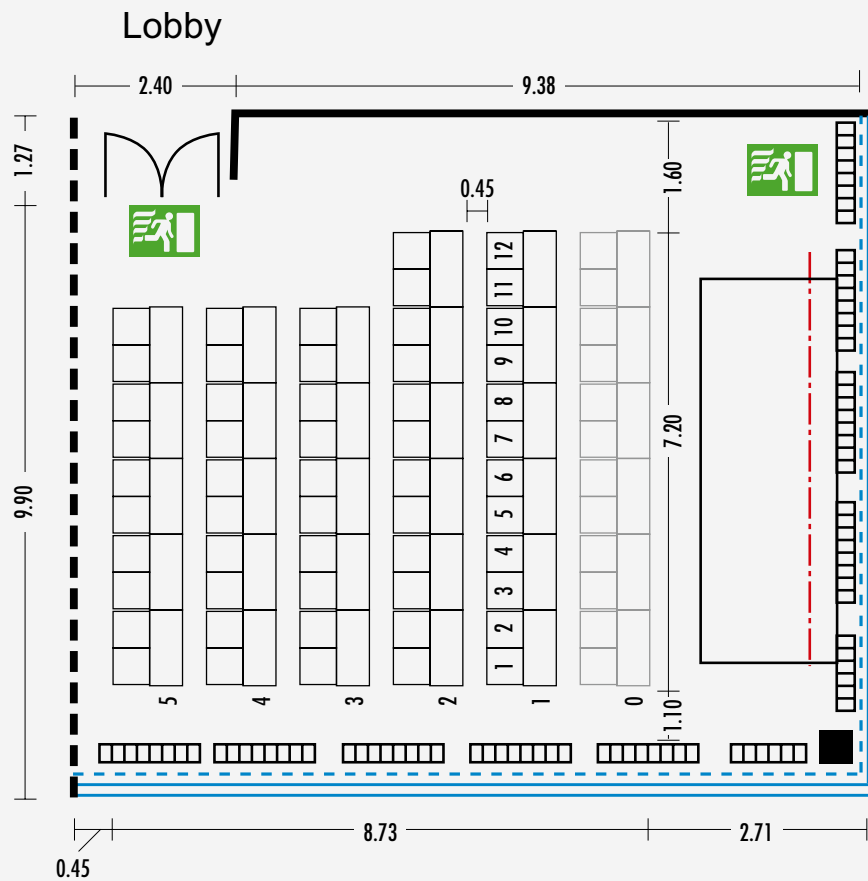

MOC Veranstaltungszentrum München

DETAILS ON CONFERENCE ROOM K4

Spaces/rooms	Floor space in m ²	 Theater	 Classroom	 Banquet
K4	134	113	66	40
K3 / K4*	377	389	232	200

*Rooms can be combined

The MOC Veranstaltungszentrum München offers you six conference rooms ranging in size from 73 to 377 m² for 50 to 380 people. Our room offerings flexibly match your needs.

Technical data	
Size	<ul style="list-style-type: none"> 134 m² can be combined with K3 (243 m²)
Floors	<ul style="list-style-type: none"> Carpeting
Room height	<ul style="list-style-type: none"> 3,85 m
Communication	<ul style="list-style-type: none"> Connections for: Telephone Fax IP connections W-LAN for organizers
Conference equipment	<ul style="list-style-type: none"> high-quality speakers for good speech intelligibility provided as standard at each seat (does not include playback devices and microphones), use of projector ceiling-mount bracket and signal connection incl. electrical connection possible
Indoor climate	<ul style="list-style-type: none"> Ventilation system for heating and cooling
Lighting	<ul style="list-style-type: none"> dimnable lighting in the auditorium, lighting of stage area individually dimmable
Screen	<ul style="list-style-type: none"> Dimensions 3.0 m x 3.0 m
Blackout	<ul style="list-style-type: none"> Complete blackout possible Electronically controlled curtain
Sanitary Facilities	<ul style="list-style-type: none"> WC area in foyer, with separate facilities for handicapped

MOC Veranstaltungszentrum München

CONFERENCE ROOM K4: THEATER SEATING

Spaces/rooms	Floor space in m ²	 Theater	 Classroom	 Banquet
K4	134	113	66	40

-  Radiator
-  Partition wall
-  Blackout
-  Glasswork
-  Screen

MOC Veranstaltungszentrum München

CONFERENCE ROOM K4: CLASSROOM SEATING

Spaces/rooms	Floor space in m ²	 Theater	 Classroom	 Banquet
K4	134	113	66	40

-  Radiator
-  Partition wall
-  Blackout
-  Glasswork
-  Screen