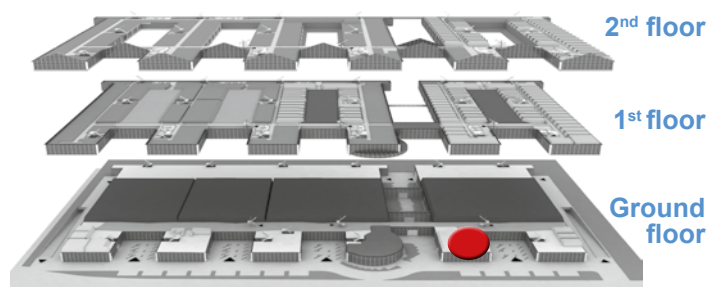

MOC Veranstaltungszentrum München

DETAILS ON CONFERENCE ROOM K4

Spaces/rooms	Floor space in m ²	 Theater	 Classroom	 Banquet
K4	134	113	66	40
K3 / K4*	377	389	232	200

*Rooms can be combined

The MOC Veranstaltungszentrum München offers you six conference rooms ranging in size from 73 to 377 m² for 50 to 380 people. Our room offerings flexibly match your needs.

Technical data	
Size	<ul style="list-style-type: none"> 134 m² can be combined with K3 (243 m²)
Floors	<ul style="list-style-type: none"> Carpeting
Room height	<ul style="list-style-type: none"> 3,85 m
Communication	<ul style="list-style-type: none"> Connections for: Telephone Fax IP connections W-LAN for organizers
Conference equipment	<ul style="list-style-type: none"> high-quality speakers for good speech intelligibility provided as standard at each seat (does not include playback devices and microphones), use of projector ceiling-mount bracket and signal connection incl. electrical connection possible
Indoor climate	<ul style="list-style-type: none"> Ventilation system for heating and cooling
Lighting	<ul style="list-style-type: none"> dimnable lighting in the auditorium, lighting of stage area individually dimmable
Screen	<ul style="list-style-type: none"> Dimensions 3.0 m x 3.0 m
Blackout	<ul style="list-style-type: none"> Complete blackout possible Electronically controlled curtain
Sanitary Facilities	<ul style="list-style-type: none"> WC area in foyer, with separate facilities for handicapped

MOC Veranstaltungszentrum München

CONFERENCE ROOM K4: THEATER SEATING

Spaces/rooms	Floor space in m ²	 Theater	 Classroom	 Banquet
K4	134	113	66	40

-  Radiator
-  Partition wall
-  Blackout
-  Glasswork
-  Screen

MOC Veranstaltungszentrum München

CONFERENCE ROOM K4: CLASSROOM SEATING

Spaces/rooms	Floor space in m ²	 Theater	 Classroom	 Banquet
K4	134	113	66	40

-  Radiator
-  Partition wall
-  Blackout
-  Glasswork
-  Screen