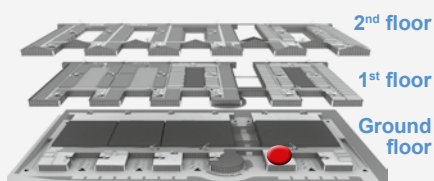

Technical data	
Size	<ul style="list-style-type: none"> 134 m² can be combined with K3 (243 m²)
Floors	<ul style="list-style-type: none"> Carpeting
Room height	<ul style="list-style-type: none"> 3,85 m
Communication	<ul style="list-style-type: none"> Connections for: Telephone Fax IP connections W-LAN for organizers
Conference equipment	<ul style="list-style-type: none"> high-quality speakers for good speech intelligibility provided as standard at each seat (does not include playback devices and microphones), use of projector ceiling-mount bracket and signal connection incl. electrical connection possible
Indoor climate	<ul style="list-style-type: none"> Ventilation system for heating and cooling
Lighting	<ul style="list-style-type: none"> dimnable lighting in the auditorium, lighting of stage area individually dimmable
Screen	<ul style="list-style-type: none"> Dimensions 3.0 m x 3.0 m
Blackout	<ul style="list-style-type: none"> Complete blackout possible Electronically controlled curtain
Sanitary Facilities	<ul style="list-style-type: none"> WC area in foyer, with separate facilities for handicapped

MOC Veranstaltungszentrum München

CONFERENCE ROOM K4: THEATER SEATING

Spaces/rooms	Floor space in m ²	 Theater	 Classroom	 Banquet
K4	134	113	66	40

-  Radiator
-  Partition wall
-  Blackout
-  Glasswork
-  Screen

MOC Veranstaltungszentrum München

CONFERENCE ROOM K4: CLASSROOM SEATING

Spaces/rooms	Floor space in m ²	 Theater	 Classroom	 Banquet
K4	134	113	66	40

-  Radiator
-  Partition wall
-  Blackout
-  Glasswork
-  Screen